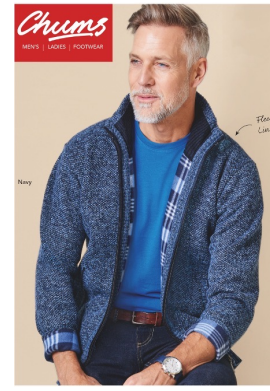

Matt Jones
Systems Director

Julia Chisholm
Account Director